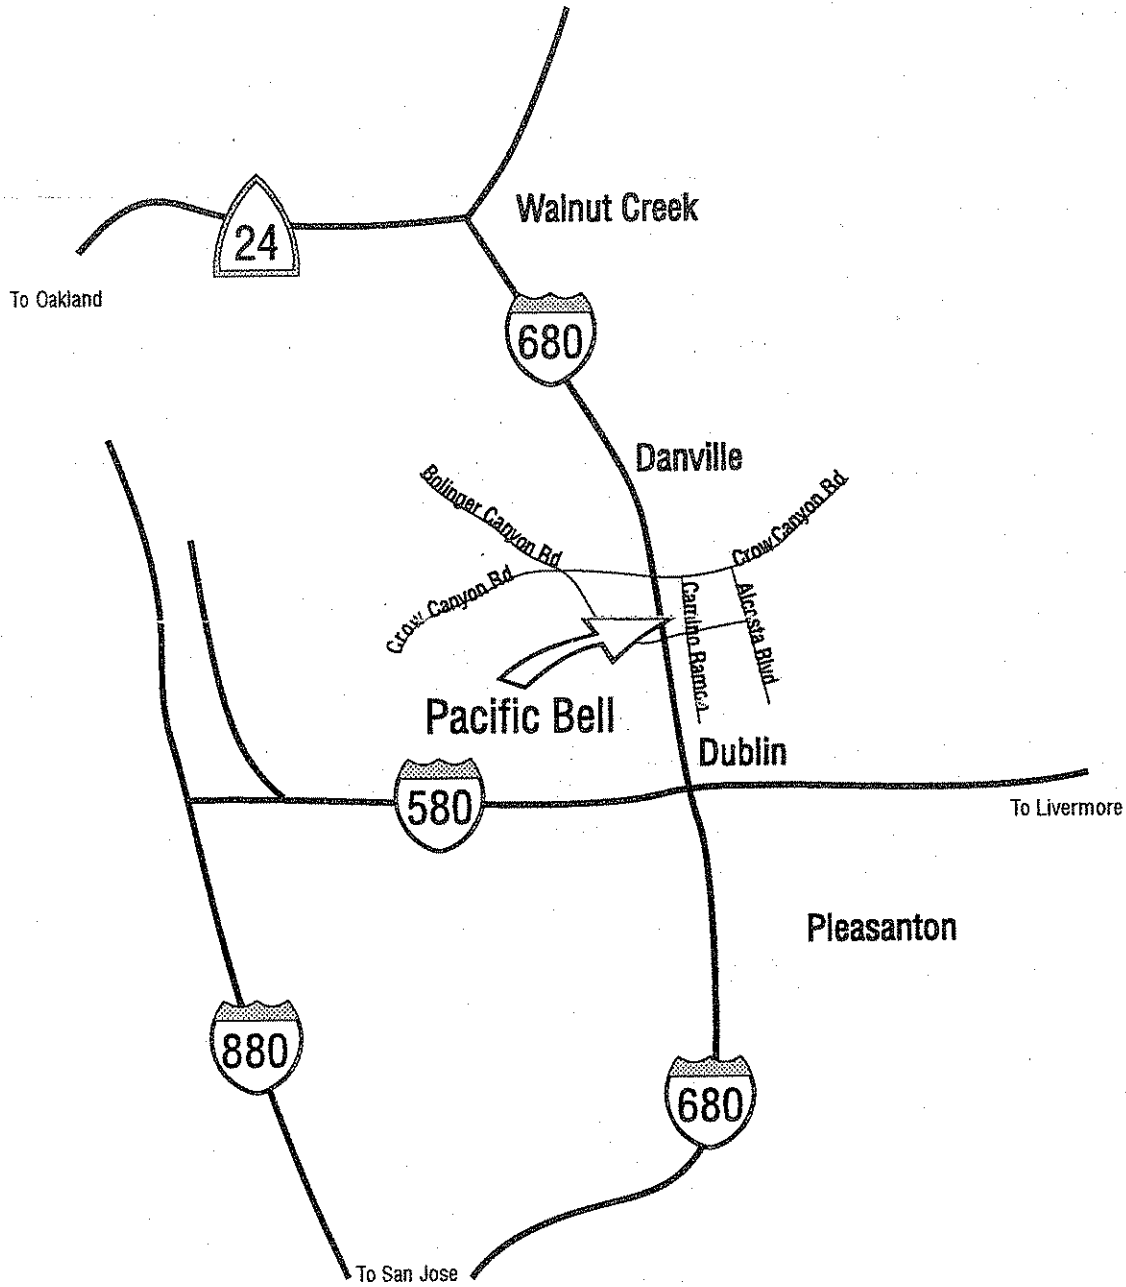

182 EXETER AVENUE
SAN CARLOS, CA 94070-1671

DR. KELVIN K. LEE

San Francisco Bay Area Chapter
American Statistical Association
1096 Karen Way
Mountain View, CA 94040